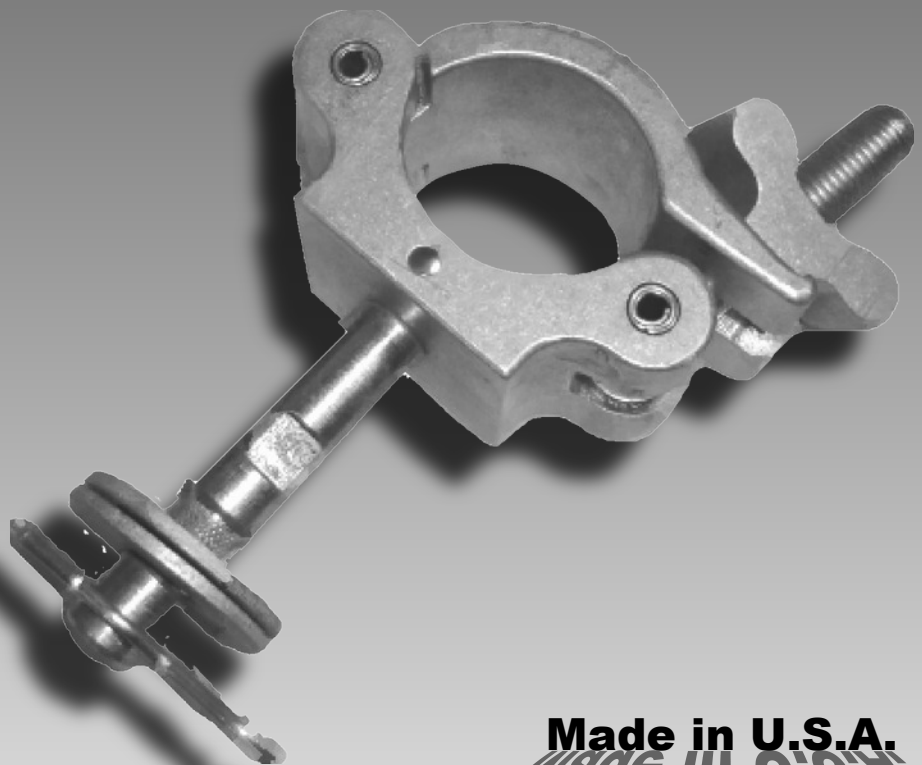

CUSTOM CHEESEBOROUGH CLAMP WITH BABY SPUD

CITC proudly presents a Show-Tuff aluminum clamp to hang your Hurricane II fan (or any other fixture using a 5/8" spud). Fits from 1.25" (1.66" OD) pipe all the way up to 2" OD truss, with a working load limit of 1,100 Lb.

www.citcfx.com

1420 80th St. SW #D

Everett, WA 98203 USA

Phone: 425-776-4950

Fax: 425-776-5129

www.citcfx.com

Made in U.S.A.

Custom Cheeseborough Clamp with Baby Spud

P/N 250143

Dimensions	7" x 4 1/4" x 2" (18cm x 11cm x 5.1cm)
Weight	1.5 lbs. (.7 kg)
Includes accessories	PVC Truss Guard
Baby Spud size	5/8" x 3 1/4" (.16cm x 8.25cm) Knurled Spindle
Minimum size	1.25" Pipe, 1.66" OD Pipe
Maximum size	1.5" Pipe, 1.90" OD Pipe, 2" OD Truss Tube
Safe vertical working load	1,100 lbs (500 kg)