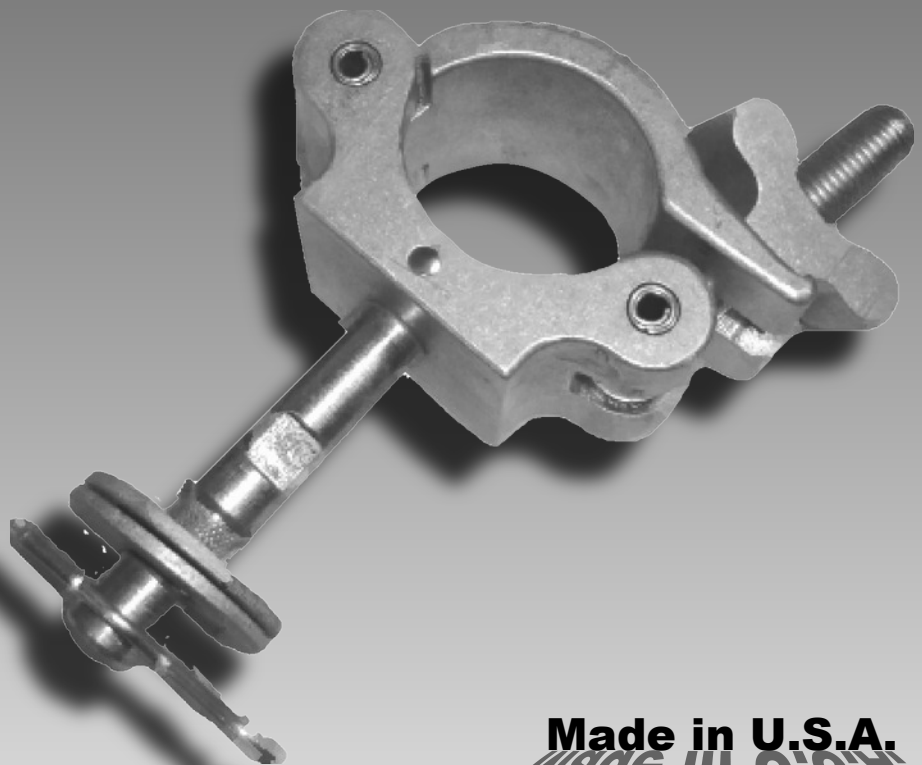

# CUSTOM CHEESEBOROUGH CLAMP WITH BABY SPUD

CITC proudly presents a Show-Tuff aluminum clamp to hang your Hurricane II fan (or any other fixture using a 5/8" spud). Fits from 1.25" (1.66" OD) pipe all the way up to 2" OD truss, with a working load limit of 1,100 Lb.

# Custom Cheeseborough Clamp with Baby Spud

P/N 250142

Dimensions	7" x 4 1/4" x 2" (18cm x 11cm x 5.1cm)
Weight	1.5 lbs. (.7 kg)
Includes accessories	PVC Truss Guard
Baby Spud size	5/8" x 3 1/4" (.16cm x 8.25cm) Knurled Spindle
Minimum size	1.25" Pipe, 1.66" OD Pipe
Maximum size	1.5" Pipe, 1.90" OD Pipe, 2" OD Truss Tube
Safe vertical working load	1,100 lbs (500 kg)